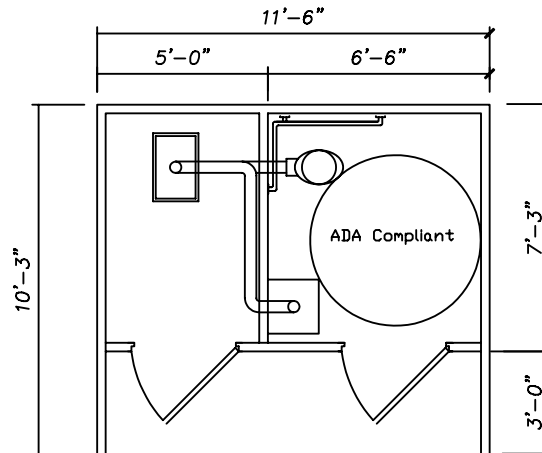

Floor Plan

Roof Style

- ☐ Outback
- ☐ Other: _____

Roof Finish

- ☐ Cedar Shake
- ☐ Other: _____

Exterior Color

- ☐ Brick Red
- ☐ Other: _____

Exterior Finish

- ☐ Easi-Brick™
- ☐ Other: _____

Door Color

- ☐ Yorktown Brown
- ☐ Other: _____

1) All views are from exterior
2) A signed copy must be returned before building can be released for production

EASI-SET® INDUSTRIES <i>"New Dimensions in Concrete"</i> PO Box 400 • Midland, VA 22728 (540) 439-8911 • F: (540) 439-2541 • easiset.com		
CUSTOMER: _____		
JOB LOCATION: _____		
PRODUCT: Blue Ridge Wet	DR BY: CHK:	DATE: DATE:
SHEET NO. _____	MAKE _____	JOB NO. _____
OF _____